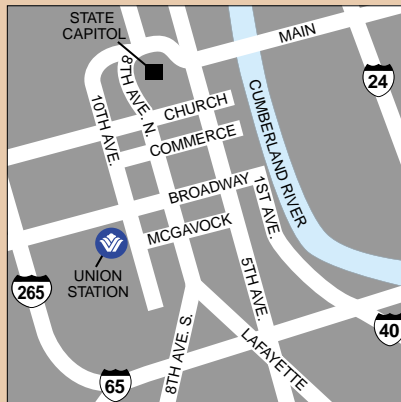

GUEST ROOM FEATURES (cont.)

- Coffee maker
- Cordless two-line telephone with voice mail, dataport
- Direct high-speed Internet access
- Golden Door® bath products
- Hair dryer
- Handicap accessible rooms
- Herman Miller *Aeron*® ergonomic work chair
- Iron/ironing board
- Nonsmoking rooms
- Pillowtop mattresses and custom bedding
- Shower massager
- Weekday newspaper