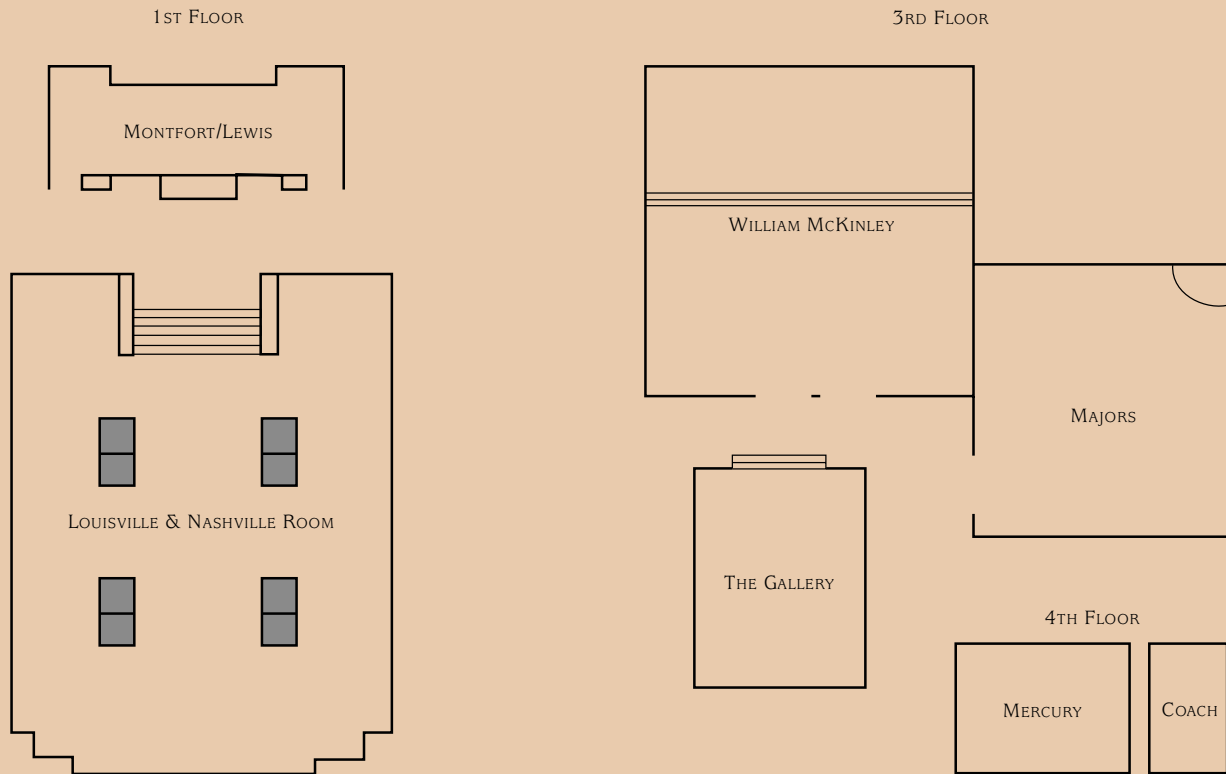

1001 Broadway Nashville, Tennessee 37203 615-726-1001 Fax: 615-248-3554

MEETING SPACE CAPACITY CHART

NAME OF ROOM	DIMENSIONS	SQ. FT.	BANQUET	THEATER	CLASSROOM	CONFERENCE	RECEPTION
MONTFORT/LEWIS	17' X 47'	799	50	60	35	25	60
LOUISVILLE & NASHVILLE	47' X 64'	3,008	150	100	60	40	180
WILLIAM MCKINLEY	36' X 52'	1,872	80	80	60	40	120
MAJORS	40' X 43'	1,720	120	120	75	40	150
THE GALLERY	25' X 28'	700	50	-	-	-	80
ATRIUM	90' X 48'	4,320	150	-	-	-	300
VERANDA	26' X 167'	4,342	150	-	-	-	200
MERCURY	19' X 39'	900	50	40	30	25	60
COACH	16' X 17'	272	10	-	-	10	10