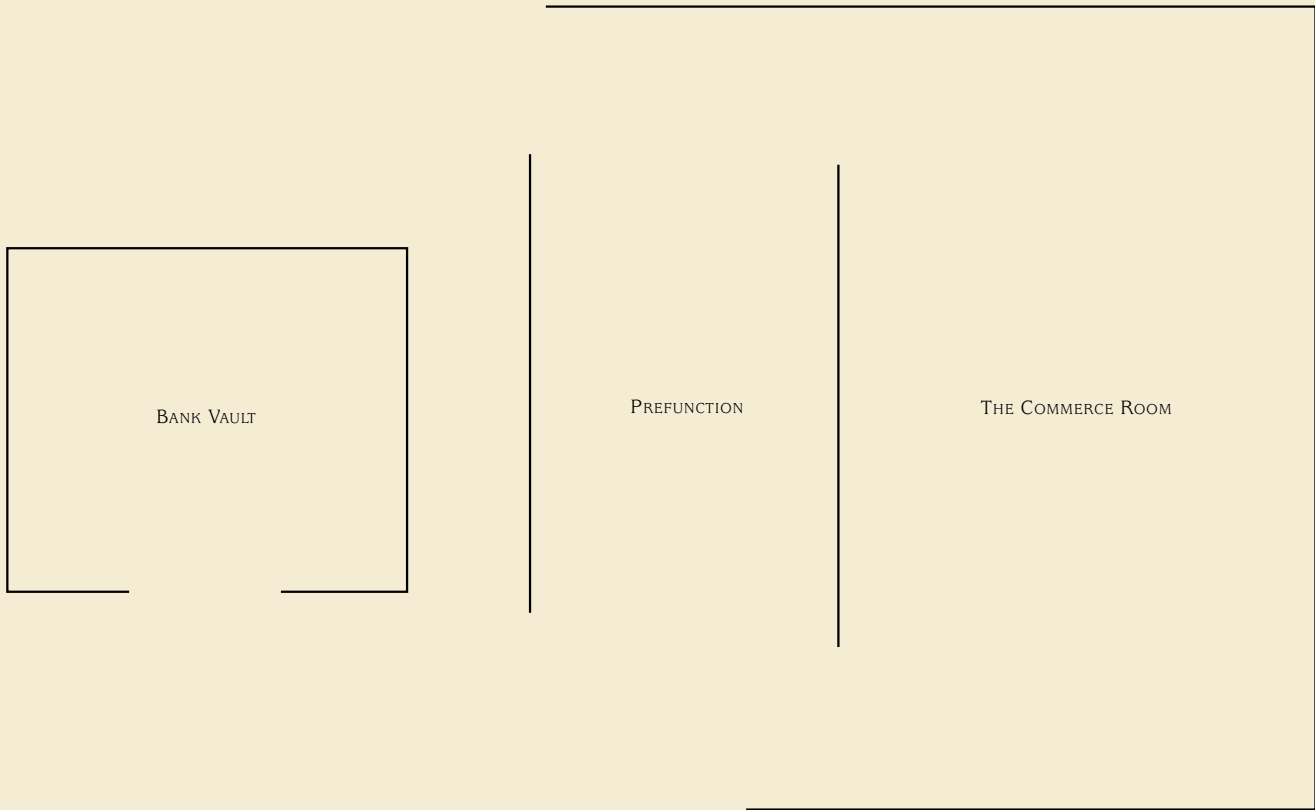

MEETING SPACE CAPACITY CHART*

<i>NAME OF ROOM</i>	<i>DIMENSIONS</i>	<i>SQ. FT.</i>	<i>BANQUET</i>	<i>CONFERENCE</i>	<i>RECEPTION</i>	<i>CLASSROOM</i>	<i>HOLLOW SQUARE</i>
THE COMMERCE ROOM	16.2' X 29.6'	479	32	26	47	24	12
BANK VAULT	12.8' X 14.8'	189	10	-	-	-	-

*Our meeting room capacities have been calculated using the Meeting Professionals International Comfort Calculator.

THE WHITNEY

A WYNDHAM HISTORIC HOTEL

610 Poydras Street, New Orleans, Louisiana 70130 504-581-4222 Fax: 504-207-0100

Call your travel planner or:

800-WYNDHAM

or access additional information on the internet at www.wyndham.com.

Group Sales: 800-327-8321

Caracas: 011-582-993-4631 FAX: 011-582-993-5535

Europe/U.K.: 011-44-181-350-1001 FAX: 011-44-181-350-1012

National Sales Offices: Atlanta, Chicago, Dallas, Los Angeles, Northeast Region, Washington DC

Represented worldwide by Utell International