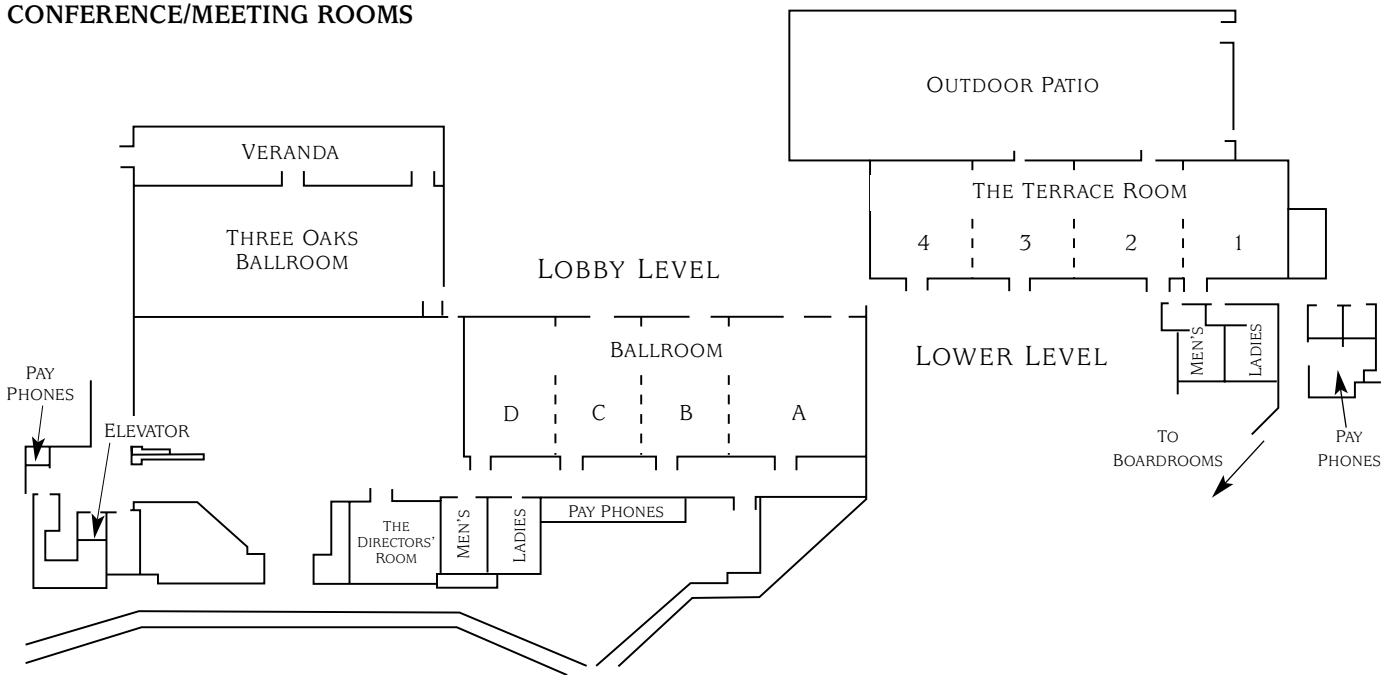

MEETING SPACE CAPACITY CHART*

NAME OF ROOM	DIMENSIONS	SQ. FT.	CEILING HEIGHT	BANQUET	THEATER	RECEPTION	CLASSROOM	CONFERENCE	HOLLOW SQUARE
BALLROOM (A-D)	110' X 38'	4,180	12'	528	444	421	276	-	-
THE GARDEN (A & B)	60' X 38'	2,280	12'	176	244	232	150	-	-
THE GLEN (C & D)	50' X 38'	1,900	12'	152	211	200	129	-	-
BALLROOM A	35' X 38'	1,330	12'	104	144	137	90	30	36
BALLROOM B, C or D	25' X 38'	950	12'	72	105	100	66	25	22
TERRACE ROOM	96' X 27'	2,592	9'	208	277	263	-	-	-
NORTH TERRACE (1 & 2)	48' X 27'	1,296	9'	104	138	132	84	-	-
SOUTH TERRACE (3 & 4)	48' X 27'	1,296	9'	104	138	132	84	-	-
TERRACE 1	26' X 27'	702	9'	56	77	74	48	20	16
TERRACE 2	22' X 27'	594	9'	40	61	58	36	20	14
TERRACE 3	25' X 27'	675	9'	48	72	68	45	20	16
TERRACE 4	23' X 27'	621	9'	48	66	63	39	20	14
THREE OAKS BALLROOM	75' X 34'	2,550	12'	208	277	263	-	-	-
VERANDA	85' X 17'	1,445	12'	112	155	147	-	-	-
DIRECTOR'S ROOM	23' X 21'	483	10'					PERMANENT SEATING FOR 12	
BOARDROOM 1	18' X 16'	288	8'					PERMANENT SEATING FOR 6	
BOARDROOM 2	22' X 16'	352	8'					PERMANENT SEATING FOR 10	
BOARDROOM 3	29' X 16'	464	8'					PERMANENT SEATING FOR 12	

* Our meeting room capacities have been calculated using the Meeting Professionals International Comfort Calculator.

CONFERENCE/MEETING ROOMS

WYNDHAM DRAKE^{SM}

OAK BROOK, ILLINOIS

2301 York Road, Oak Brook, Illinois 60523 630-574-5700 Fax: 630-574-0830 Sales Fax: 630-574-5717

For individual reservations, call your travel planner or **800-WYNDHAM**,
or access additional information on the Internet at www.wyndham.com.
For group sales, call **800-327-8321**.

National Sales Offices: Atlanta, Chicago, Dallas, Los Angeles, Northeast Region, Washington D.C.
Caracas: 011-582-993-4631 Fax: 011-582-993-5535
Europe/U.K.: 011-44-181-350-1001 Fax: 011-44-181-350-1012