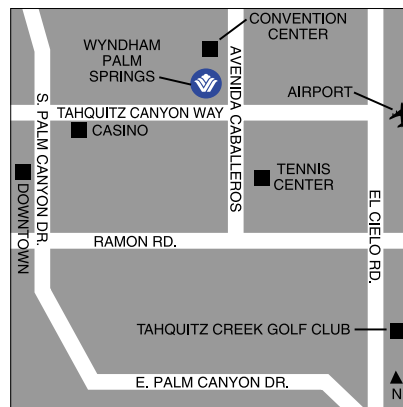

WYNDHAM PALM SPRINGS

LOCATION

Connected to the 100,000 square-foot Palm Springs Convention Center, the Wyndham Palm Springs is the focal point of a 40-acre development at the corner of Tahquitz Canyon Way and Avenida Caballeros. The hotel is just three blocks from fashionable Palm Canyon Drive, the Palm Springs Desert Museum and downtown. The nearby San Jacinto mountains offer skiing, camping, hiking, backpacking and trail riding. Arnold Palmer's Tahquitz Creek Golf Club offers 36 holes of championship-quality golf, and we can coordinate your golf needs.

FEATURES

- Beautifully landscaped 24,000 square-foot courtyard with 5,000 square-foot pool, spas, kiddie pool
- Spanish-colonial architecture
- Scenic views of the San Jacinto mountain range

GUEST ROOM INFORMATION

Number of Rooms	410
Number of Floors	5
Double/Doubles.....	133
Kings	119
Resort Suites	144
One- and Two-Bedroom Suites	12

GUEST ROOM FEATURES

- Alarm clock/radio
- Cable/in-room movies
- Coffee maker
- Hair dryer
- Handicap accessible rooms
- Iron/ironing board
- Nonsmoking rooms
- Pool and mountain views
- Voice mail and wireless high-speed Internet access

GUEST SERVICES

- Wyndham ByRequest^{SM}
- Body Spa (massage and facials)
- Car rental service
- Concierge and Business Center
- Hair and nail salon
- Gift Shop and Health Club

DINING AND ENTERTAINMENT

- Cafe Terraza for breakfast, lunch and dinner daily
- Calabrese Lounge and poolside bars
- Room service

MEETING ROOM FEATURES

- 30,000 square feet of indoor meeting space
- 12,571 square-foot Grand Ballroom
- 15 total meeting rooms with banquet seating up to 1,050 and receptions up to 3,000
- 40,000 square-foot outdoor courtyard

MEETING SERVICES