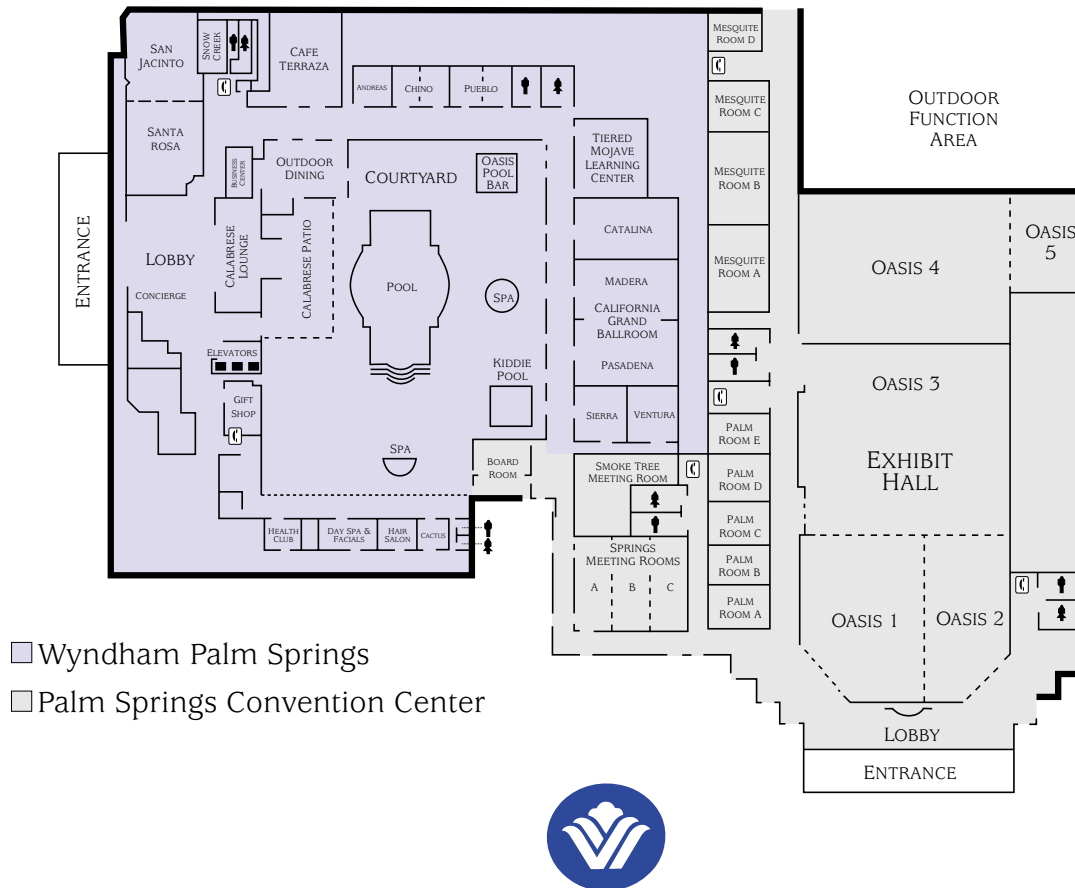

MEETING SPACE CAPACITY CHART*

NAME OF ROOM	DIMENSIONS	SQUARE FEET	BANQUET	CLASSROOM	THEATER	RECEPTION	BOOTHS
GRAND BALLROOM	162' X 77'6"	12,571	1,050	800	1,400	1,500	65 - 10 X 10 80 - 8 X 10
CATALINA	40'6" X 77'6"	3,143	220	175	300	375	-
MADERA	40'6" X 77'6"	3,143	220	175	300	375	-
PASADENA	40'6" X 77'6"	3,143	220	175	300	375	-
SIERRA	40'6" X 38'6"	1,571	100	90	130	170	-
VENTURA	40'6" X 38'6"	1,571	100	90	130	170	-
LEARNING CENTER	58' X 54'	3,132	-	160	FIXED TIER SEATING	-	-
CACTUS ROOM	23' X 23'	529	40	24	40	35	-
PUEBLO ROOM	54' X 28'	1,512	90	70	130	110	-
PUEBLO ROOM A	27' X 28'	756	40	35	65	45	-
PUEBLO ROOM B	27' X 28'	756	40	35	65	45	-
CHINO ROOM	54' X 28'	1,512	90	70	130	110	-
CHINO ROOM A	27' X 28'	756	40	35	65	45	-
CHINO ROOM B	27' X 28'	756	40	35	65	45	-
ANDREAS ROOM	44' X 28'	1,232	80	65	95	90	-
SANTA ROSA	55' X 64'	3,520	150	111	160	200	-
SAN JACINTO	48' X 48'	2,304	150	135	160	200	-
SNOW CREEK BOARDROOM	28' X 30'	840	-	-	-	-	-
COURTYARD	-	40,000 NET	1,500	-	-	3,000	-
CALABRESE PATIO	-	4,500	200	-	-	300	-

*Our meeting room capacities have been calculated using the Meeting Planners International Comfort Calculator.

CONFERENCE/MEETING ROOMS

WYNDHAM PALM SPRINGS^{SM}

888 Tahquitz Canyon Way, Palm Springs, California 92262 760-322-6000 Sales Fax: 760-325-0130
www.wyndham-palmsprings.com

For individual reservations, call your travel planner or **800-WYNDHAM**.
For group sales, call **888-WYNDHAM**.

National Sales Offices: Atlanta, Chicago, Dallas, Northeast Region, Washington D.C., Western Region