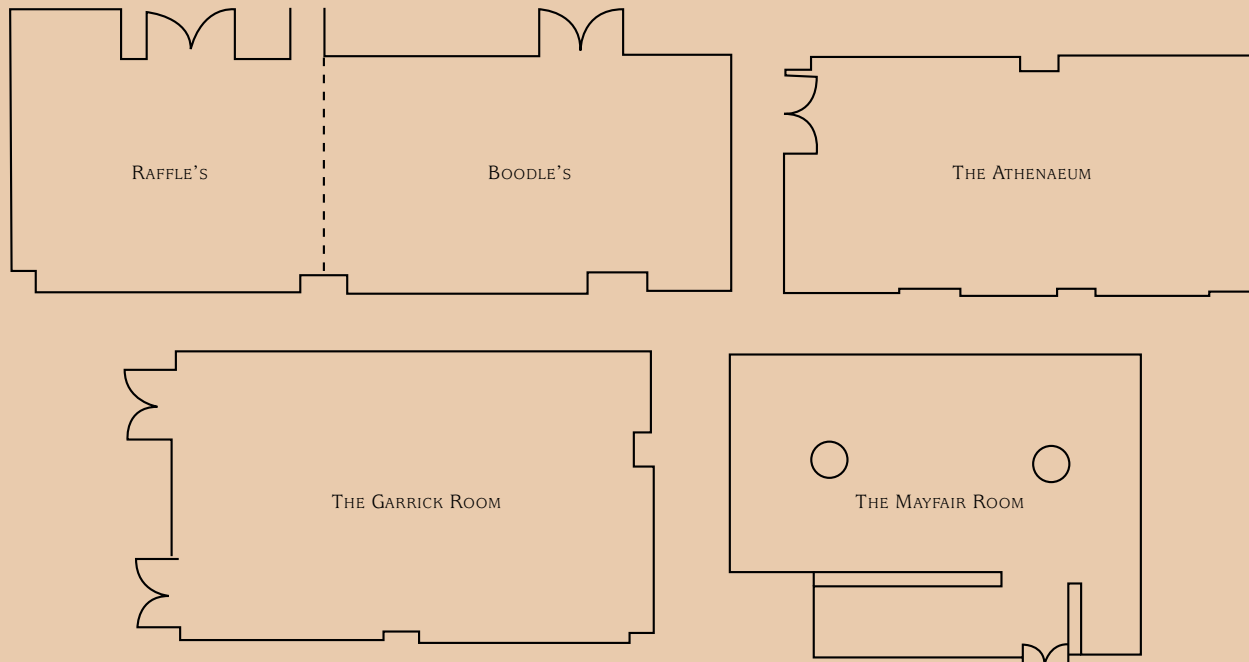

MEETING SPACE CAPACITY CHART*

NAME OF ROOM	DIMENSIONS	SQ. FT.	BANQUET	THEATER	CLASSROOM	CONFERENCE	RECEPTION
BOODLE'S & RAFFLE'S	16' X 49'	810	60	70	50	30	70
RAFFLE'S	16' X 21'	362	20	30	20	14	35
BOODLE'S	16' X 28'	448	30	40	27	20	42
THE GARRICK ROOM	19' X 31'	589	40	40	25	20	50
THE ATHENAEUM	16' X 31'	476	32	50	30	12	47
THE MAYFAIR ROOM	48' X 48'	2,304	140	200	80	40	200
THE MEZZANINE**	-	-	60	100	-	-	150

*Our meeting room capacities have been calculated using the Meeting Professionals International Comfort Calculator.

**Not shown

806 St. Charles Street, Saint Louis, Missouri 63101 314-421-2500 Fax: 314-421-6254 Sales Fax: 314-421-0770
www.wyndham.com/mayfair

For individual reservations, call your travel planner or **800-WYNDHAM.**

For group sales, call **888-WYNDHAM.**

National Sales Offices: Atlanta, Chicago, Dallas, Los Angeles, Northeast Region, Washington D.C.

Caracas: 011-582-993-4631 Fax: 011-582-993-5535

Represented worldwide by Utell International