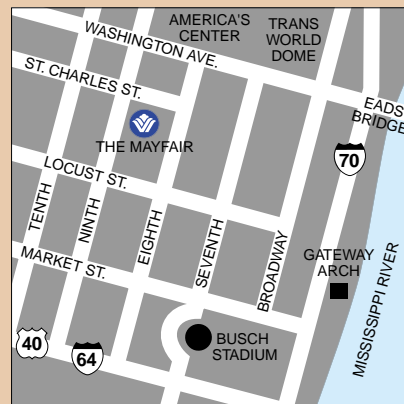

GUEST ROOM ACCOMMODATIONS

- 182 elegant guest rooms and suites
- Cable/in-room movies
- Coffee maker
- Complimentary weekday paper
- Direct high-speed Internet access
- Hair dryer
- Handicap accessible rooms
- Herman Miller *Aeron*® ergonomic work chair
- Iron/ironing board
- Nonsmoking rooms
- 900 MHz cordless, two-line telephone with voice mail and dataport